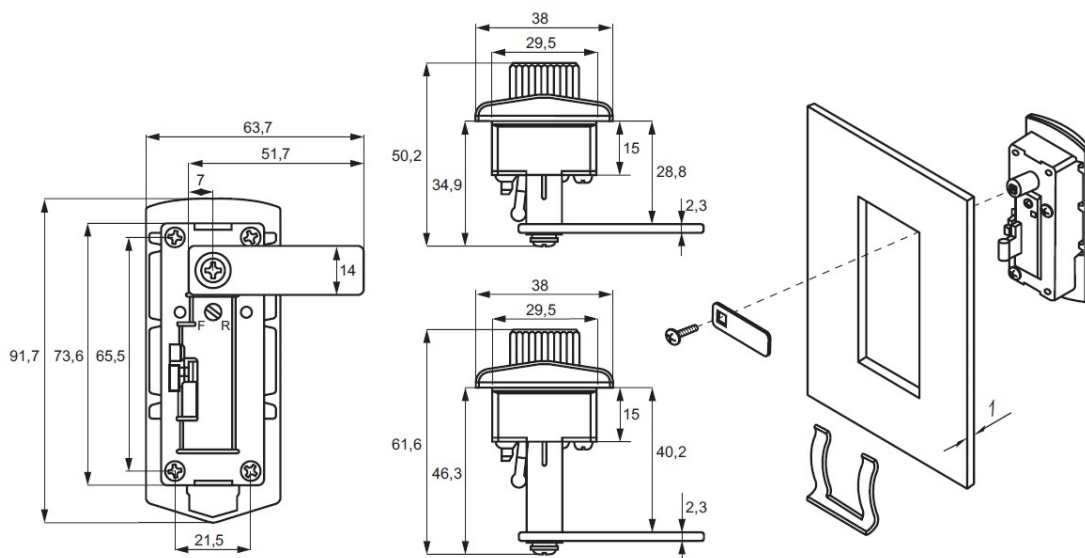

PRODUCT SHEET

Description:

Combi. Cam Lock M238, Zamak NPL, 4-Digit,RH,"Public/Private" Setting but Switch Button, 180DG, Master Key & Decoding, Function, Zamak Housing & Cylinder, W/Hex Nut, Washer,, Clip & Straight Cam Pl. CE: 44,70mm, Master Key System D001,, F/1mm Metal Panel thickness, Vertical Installation

Item number:

14.08.260-0

Units	Box	Carton	HS Code	Barcode
Pcs.	25	50	8301300000	
				5704866045599

SISO A/S

Mileparken 11
DK-2740 Skovlunde
Denmark
VAT: DK 24786013

Phone +45 45 830 900

www.siso.dk
siso@siso.dk

Danske Bank
Nytorv Branch
Copenhagen
SWIFT: DABADKKK

Account no.
4180 3112 112936
IBAN Account
DK7230003112112936